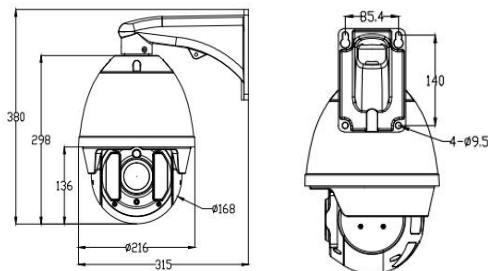

DIMENSIONS:

SPECIFICATION :

Parameter	Model	FS-WD232C-6233-B
Zoom module		
Image sensor		1/2.8"Sony 2.13M CMOS Sensor
Min. illumination		Color: 0.02 Lux@F1.6; B/W: 0.002Lux@F1.6, 0Lux(IR ON)
Effective pixels		2MP
Resolution		More than 1000TVL
Optical zoom		23X
Digital zoom		16X
Focal length		f=4.7mm~108.1mm
Iris		F1.5(W)-F3.0 (T)
Angle Of View		55.8° (Wide) ~3.2°(Tele)
Zoom speed		3s (wide angle-telescope)
Focus mode		Auto/ Manual/One push
Focus area		/
S/N ratio		>50dB
Image adjust		Support brightness, contrast, saturation, Hue can be adjusted through web
White balance		Auto/Indoor/Outdoor
Image mode		Standard/gorgeous/natural
Iris control		Auto/ Manual
Electronic shutter		Auto/ Manual (1/5~1/5000)
Auto slow shutter		On/Off
Gain control		Low/Middle/High
BLC		Off/WDR/HLC/BLC
Dark compensation		On/Off
Exposure compensation		/
HLC		On/Off
WDR		Off, Low/Middle/High
Day/Night		Auto/Color/ B/W
Mirror		Normal/ Horizontal Mirror/Vertical Mirror/180° rotation
DNR		3DNR, Off/Low/Middle/High
Defog		On/Off
Anti Shake		On/Off
AUDIO/VIDEO COMPRESSION		
Video compression		H.264/MJPEG
encoding Type		Support
H.264 encoding Type		Base Line / Main Profile / High Profile
Frame rate		1~30fps adjustable 1920×1080, 1280×1024, 1280×960, 1280×720, 720×576
Main stream resolution		1920×1080(1080p), 1280×1024(XVGA), 1280×720(720p), 1280×960(960p), D1
Sub stream resolution		720X576(D1), 640*480(VGA), 640*360(Q720)352X288(CIF), 320×240(QVGA), 176X144(QCIF)
Output format		PAL/NTSC adjustable
Max.resolution		1920X1080
Video bit rate		Constant bit rate, Variable bit rate (16kbps-8000kbps)
Stream type		Complex stream/ Video stream
Audio compression		G.711u
Audio bit rate		64Kbps
Audio control		Input volume (0-100) , Input volume (0-100)
ROI		4 zones (1-6)
Watermark function		/
FUNCTION		
Pan range		360° endless
Tilt range		0°~ 90°
Manual control		0.1°~180°/s
Preset speed		200°/s
Preset accuracy		0.1°
Preset		256
Cruise		8 groups
Linear Scan		8 groups
Pattern		4 groups
Continuous scan		Support
Proportion zoom		Auto
PTZ watch		Off/ Preset/ Cruise/ Pattern/ Linear scan (1~15min)
Auto flip		Mechanical Flip
Power off memory		Support