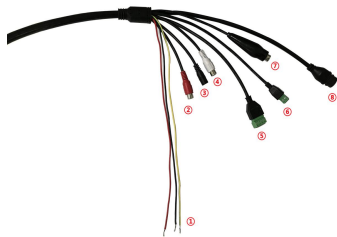

WIRE INTERFACE:

1. Power supply
2. Audio bidirection talk input
3. Reset
4. Audio output
5. Alarm input
6. Alarm output
7. Analog video output
8. Network interface

All Info. only for reference, please see the subject produce. Any change will not be notified.

3D positioning	Support
Magnification / Coordinate display	Support
IR irradiation angle	Automatically grouping adjusted, depending on the zoom ratio
IR distance	120m
Smart IR	IR irradiation brightness and angle can be adjusted depending on the zoom ratio
NETWORK	
Network protocol	IPv4,TCP,UDP,HTTP,HTTPS,SMTP,FTP,NTP,DNS,DDNS,DHCP,ARP,UPnP,RTSP,RTMP,RTCP,IGMP,PPPoE,ICMP,SNMP
Access protocol	ONVIF GB/T28181
Browser	Support IE8 above
Video preview meanwhile	Max 4CH
User permission	User Add / Delete / Modify, Administrator/ Operator/Ordinary users
Safe mode	Authorized user name and password
Motion detection	Multi areas, multi-level sensitivity threshold optional
Tampering alarm	1 zone
Privacy mask	8 zones
Smart analysis	Target counting/objects detection/area detection/line crossing detection
Event linkage	Snapshot, TF card video, FTP upload or Email sending , alarm output linkage, Preset link-one
Multicast function	On/Off
ANR	Support, match with the NVR
Mobile surveillance	Support Android,Apple
Device exception	Support network disconnected, IP conflict, illegal access alarm
OSD	Title, time and date overlay, OSD color/size adjustable
DST	Support
System upgrade	Support online remote upgrade
Other	/
INTEGRATION	
Network interface	RJ45 10M/100M Network Adaptive
Analog video output	1.0Vp-p complex video output, 75Ω
Audio	1CH input/1CH output, monitoring or bidirectional talk
Alarm input	2 CH input
Alarm output	1CH output,support alarm linkage
Reset	Support
RS485 port	(Support optional) Half Duplex, support Pelco-P and Pelco-D
TF card	Support Max 128G, Support NFR
Other	/
GENERAL	
Protection grade	IP66
Operating temperature	Outdoor: -30℃~60℃(Support 30 minutes delay to boot up under low temperature)
Operating humidity	10 % ~90 % RH (No condensation)
Power supply	DC24V/1.5A (±10%)
POE	Support, (IEEE802.3at standard)
Power consumption (max.)	36W
Dimensions(mm)	380(H)*216(D)mm
Weight/PCS(g)	About 7kg